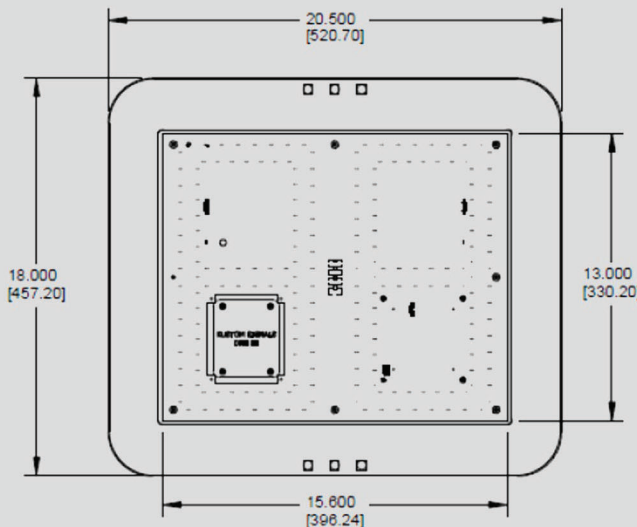

## PORTABLE SPEED DISPLAY

- ▶ **DURABLE AND WATERPROOF PVC FOAM BODY**  
POLYCARBONATE WINDOW 1/8" (3MM)  
7 SEGMENTS, 8-8 AMBER
- ▶ **OPERATION TEMPERATURE** -40°C TO 65°C
- ▶ **RADAR RANGE** UP TO 1KM
- ▶ **MANUAL SPEED LIMIT ADJUSTEMENT ON SITE,**  
STEALTH MODE
- ▶ **OPTIMAL VIEWING ANGLE: 50°**  
FOR VISIBILITY FROM BOTH NEAR AND FAR AWAY