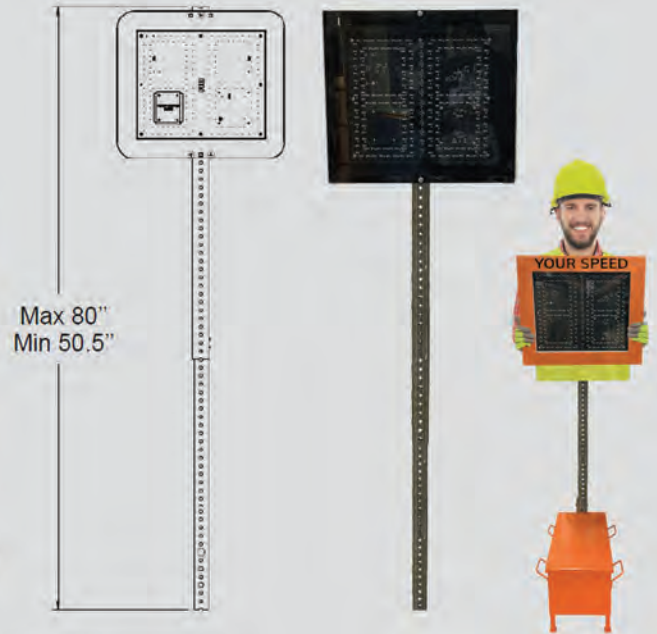

Movable by one person, such as a school crossing guard or traffic controller, this unit is rechargeable and easy to store.

# MOUNTING OPTIONS

## ▶ MOUNTED ON A FOLDABLE BASE SUPPORT FOR PORTABLE AND TEMPORARY USE

- QUADRAPOD SUPPORT WITH WHEELS
- POWER CONVERTED TO 12VDC FROM AN 18V BATTERY

## ▶ MOUNTED ON A MAST COMPATIBLE WITH THE EFFIA SYSTEM

- COMPLETE TELESCOPING MAST
- POWERED BY A CHOICE OF SUPPORT

**MINIMUM 3-HOUR BATTERY LIFE  
ON A FULL CHARGE**