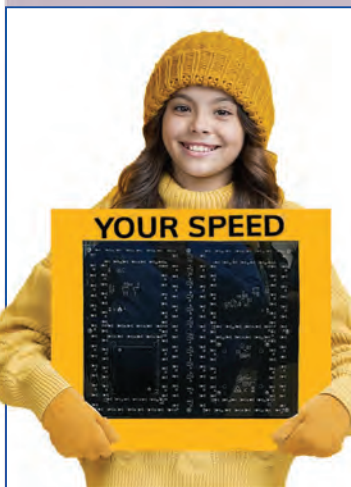

AVAILABLE IN DIFFERENT SHAPES

RADOP-EL1